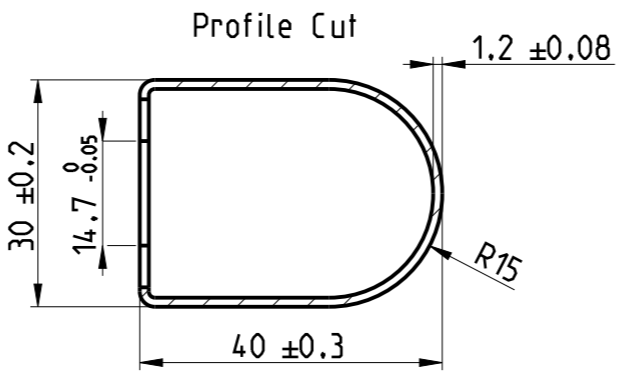

SCALE 1/10

9+8+6+4=27 Tubes

SECTION A-A

SECTION A-A
SCALE 1/1

SECTION A-A
SCALE 1/1

-	-	-	-	-
-	-	-	-	-
-	-	-	-	-
Ind	Date	Modification	Modif/Demand	Modif by
		Material:		
		Colour:		
Code: FIRENZE BLENDE 1624x590-W		checked by	status	folio 1 / 1
creation date 13-04-17		FIRENZE BLENDE 1624x590 + distanze muro FIRENZE BLENDE 1624x590 + wall distances FIRENZE BLENDE 1624x590 + Wandabstand		REV. #
size A3	scale 1/10	This drawing can't be, without authorization, neither copied, neither reproduced, or communicated to thirds. Law of July 14. 1909 on the drawings and the models.		