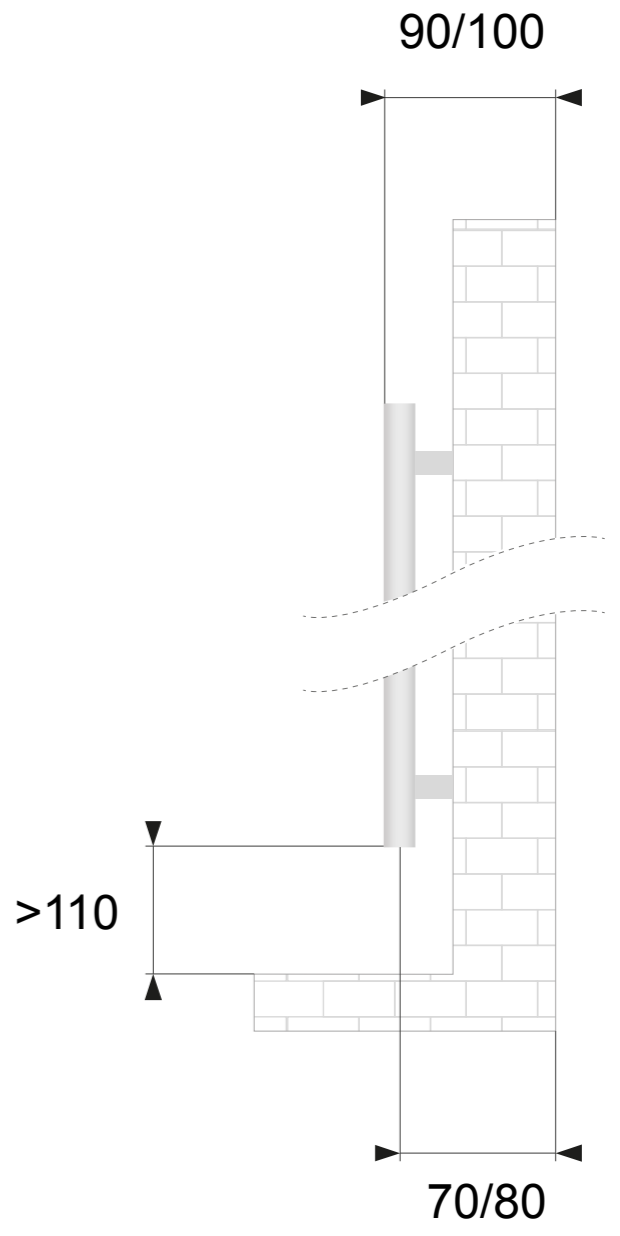

SCALE 1/10

9+8+6+4=27 Tubes

SECTION A-A

SECTION A-A
SCALE 1/1

SECTION A-A
SCALE 1/1

-	-	-	-	-
-	-	-	-	-
-	-	-	-	-
Ind	Date	Modification	Modif/Demand	Modif by
		Material:		
		Colour:		
Code: FIRENZE BLENDE 1624x590-W		checked by	status	folio 1 / 1
creation date 13-04-17		FIRENZE BLENDE 1624x590 + distanze muro FIRENZE BLENDE 1624x590 + wall distances FIRENZE BLENDE 1624x590 + Wandabstand		REV. #
size A3	scale 1/10	This drawing can't be, without authorization, neither copied, neither reproduced, or communicated to thirds. Law of July 14. 1909 on the drawings and the models.		