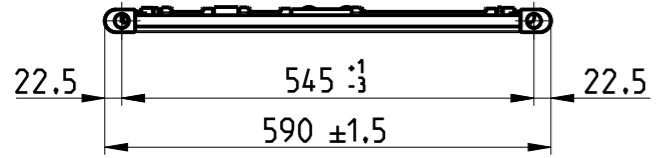

SCALE 1/10

9+8+6+4=27 Tubes

SECTION A-A

SECTION A-A
SCALE 1/1

SECTION A-A
SCALE 1/1

-	-	-	-	-
-	-	-	-	-
-	-	-	-	-
Ind	Date	Modification	Modif/Demand	Modif by
		Material:		
		Colour:		
Code: FIRENZE BLENDE 1624x590-W		checked by	status	folio 1 / 1
creation date 13-04-17		FIRENZE BLENDE 1624x590 + distanze muro FIRENZE BLENDE 1624x590 + wall distances FIRENZE BLENDE 1624x590 + Wandabstand		REV. #
size A3	scale 1/10	This drawing can't be, without authorization, neither copied, neither reproduced, or communicated to thirds. Law of July 14. 1909 on the drawings and the models.		