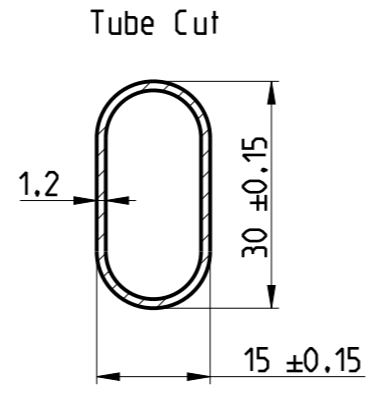

SCALE 1/10

9+8+6+4=27 Tubes

SECTION A-A

SECTION A-A
SCALE 1/1

SECTION A-A
SCALE 1/1

-	-	-	-	-
-	-	-	-	-
-	-	-	-	-
Ind	Date	Modification	Modif/Demand	Modif by
		Material:		
		Colour:		
Code: FIRENZE BLENDE 1624x590-W		checked by	status	folio 1 / 1
creation date 13-04-17		FIRENZE BLENDE 1624x590 + distanze muro FIRENZE BLENDE 1624x590 + wall distances FIRENZE BLENDE 1624x590 + Wandabstand		REV. #
size A3	scale 1/10	This drawing can't be, without authorization, neither copied, neither reproduced, or communicated to thirds. Law of July 14. 1909 on the drawings and the models.		